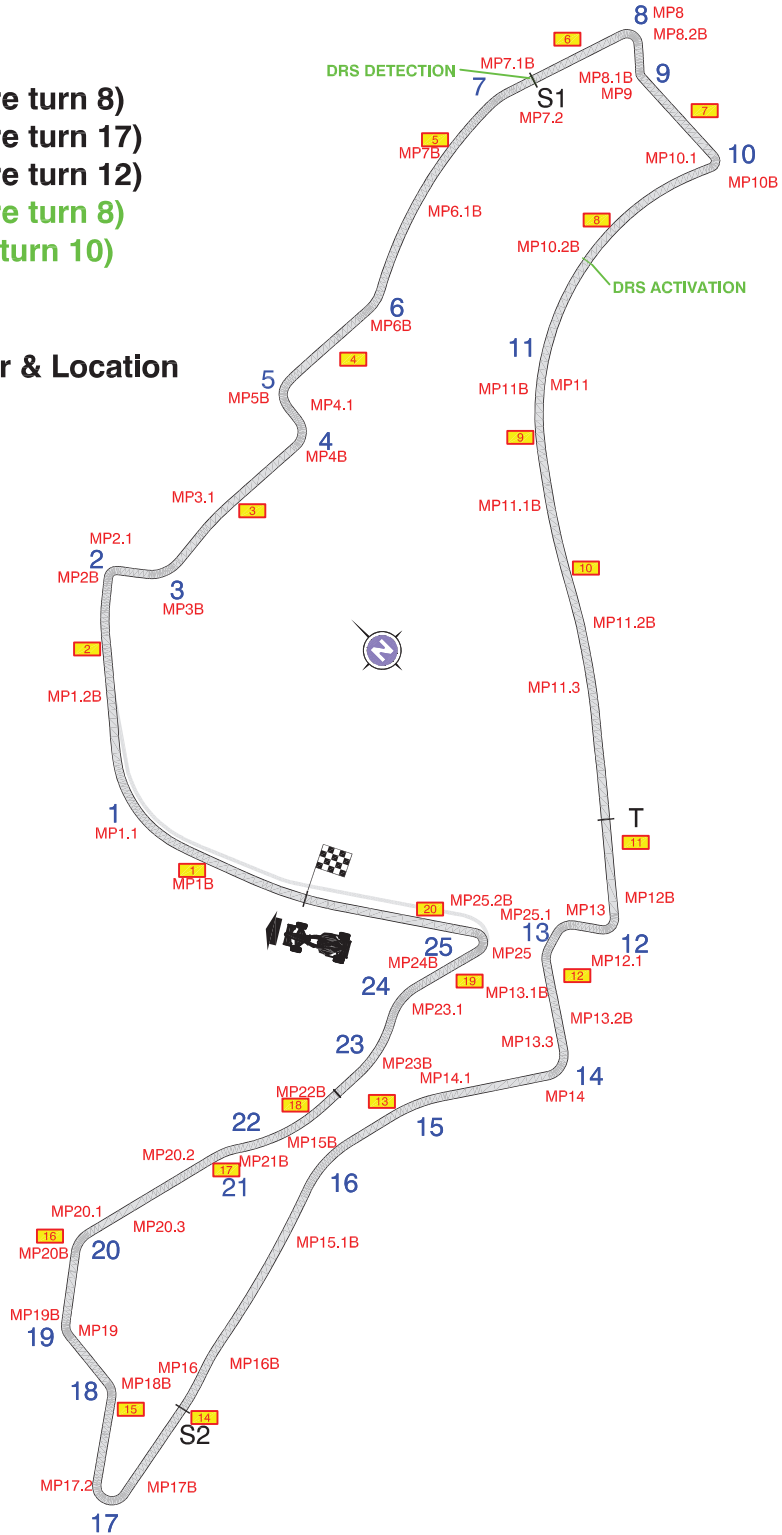

**Circuit Map**

**Doc 1**

- Start Line**
- Control Line**
- S1 Sector 1 (132m before turn 8)**
- S2 Sector 2 (137m before turn 17)**
- T Speed Trap (130m before turn 12)**
- DRS Detection (132m before turn 8)**
- DRS Activation (215m after turn 10)**
- 15 Corner Numbers**
- M22 Marshal Post**
- FIA Marshal Light Number & Location**

**Circuit Centreline Length = 5.419km**

**2012 FORMULA ONE GRAND PRIX OF EUROPE - Valencia**

© Copyright Formula One World Championship Ltd.